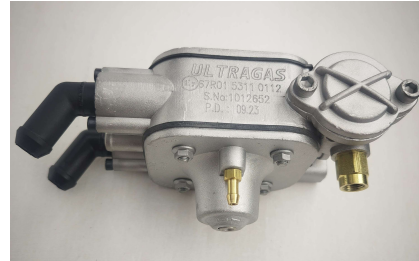

SGI SEQUENTIAL LPG REGULATORS

TIGER 200 HP

**TIGER-BR**  
Regulator  
No Coil With  
Brass Elbow

P.CODE:UGRTGBR

**TIGER-PL**  
Regulator  
No Coil With  
Polymer  
Elbow

P.CODE:UGRTGPL

**TIGER-X BR**  
Regulator  
With Coil  
With Brass  
Elbow

P.CODE:UGRTGXBR

**TIGER-X PL**  
Regulator  
With Coil  
With  
Polymer  
Elbow

P.CODE:UGRTGXPL