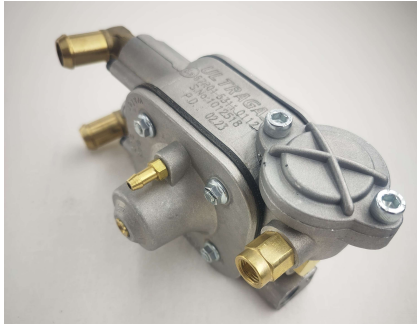

SGI SEQUENTIAL LPG REGULATORS

TIGER 200 HP

**TIGER-BR**  
Regulator  
No Coil With  
Brass Elbow

P.CODE:UGRTGBR

**TIGER-PL**  
Regulator  
No Coil With  
Polymer  
Elbow

P.CODE:UGRTGPL

**TIGER-X BR**  
Regulator  
With Coil  
With Brass  
Elbow

P.CODE:UGRTGXBR

**TIGER-X PL**  
Regulator  
With Coil  
With  
Polymer  
Elbow

P.CODE:UGRTGXPL