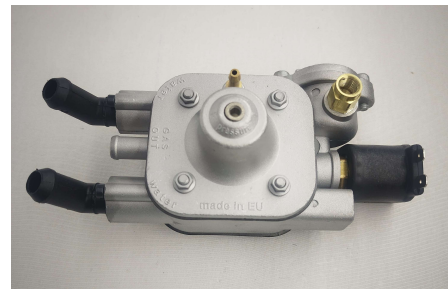

SGI SEQUENTIAL LPG REGULATORS

TIGER 200 HP

**TIGER-BR**  
Regulator  
No Coil With  
Brass Elbow

P.CODE:UGRTGBR

**TIGER-PL**  
Regulator  
No Coil With  
Polymer  
Elbow

P.CODE:UGRTGPL

**TIGER-X BR**  
Regulator  
With Coil  
With Brass  
Elbow

P.CODE:UGRTGXBR

**TIGER-X PL**  
Regulator  
With Coil  
With  
Polymer  
Elbow

P.CODE:UGRTGXPL