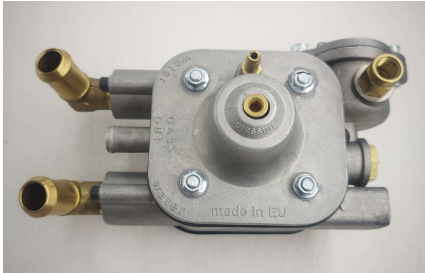

SGI SEQUENTIAL LPG REGULATORS

TIGER 200 HP

**TIGER-BR**  
Regulator  
No Coil With  
Brass Elbow

P.CODE:UGRTGBR

**TIGER-PL**  
Regulator  
No Coil With  
Polymer  
Elbow

P.CODE:UGRTGPL

**TIGER-X BR**  
Regulator  
With Coil  
With Brass  
Elbow

P.CODE:UGRTGXBR

**TIGER-X PL**  
Regulator  
With Coil  
With  
Polymer  
Elbow

P.CODE:UGRTGXPL