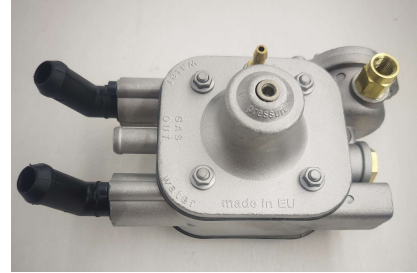

SGI SEQUENTIAL LPG REGULATORS

TIGER 200 HP

**TIGER-BR**  
Regulator  
No Coil With  
Brass Elbow

P.CODE:UGRTGBR

**TIGER-PL**  
Regulator  
No Coil With  
Polymer  
Elbow

P.CODE:UGRTGPL

**TIGER-X BR**  
Regulator  
With Coil  
With Brass  
Elbow

P.CODE:UGRTGXBR

**TIGER-X PL**  
Regulator  
With Coil  
With  
Polymer  
Elbow

P.CODE:UGRTGXPL